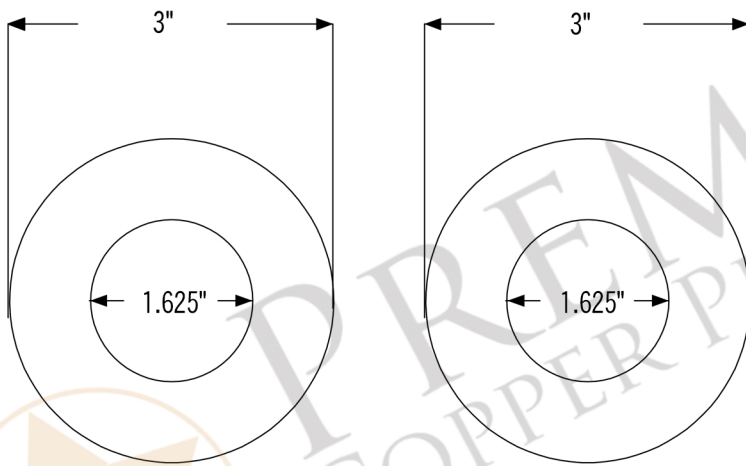

**PREMIER**  
COPPER PRODUCTS

**MODEL NUMBER: VSIK-1**

- \* Description: Vessel Sink Installation Kit
- \* Design: Gasket & Washer
- \* Outer Dimension: 3" x 3"
- \* Inner Dimension: 1.625" x 1.625"
- \* Material: Rubber and Steel
- \* Perfect for Installing a Standard Vessel Sink and Drain